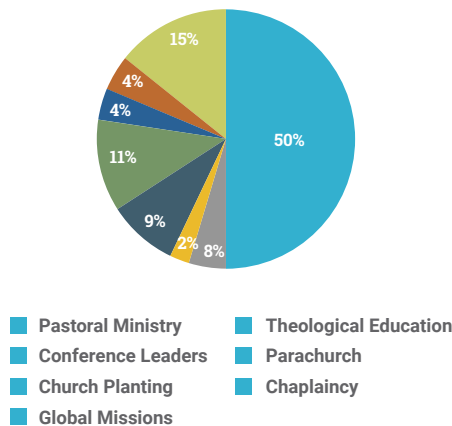

PRAYER TEAM

Share

The impact of MB Seminary is throughout Canada. Will you help us by sharing stories of how God has shaped and equipped you through MB Seminary and MinistryLift?

ALUMNI

Give

We have three primary sources of funding: individuals, churches, and our national conference. Will you help financially support MB Seminary in 2016?