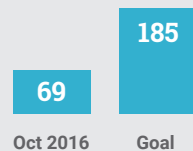

CHURCHES

“And pray in the spirit on all occasions with all kinds of prayers and requests. With this in mind, be alert and always keep on praying for all the lord’s people.”

(Ephesians 6:18)